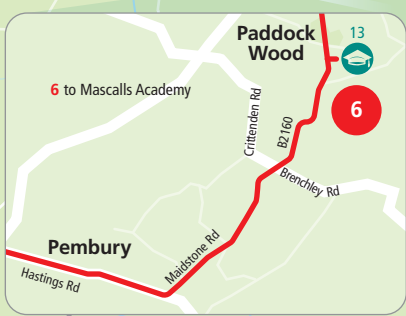

valid from 2 April 2017

Our school services in TONBRIDGE & TUNBRIDGE WELLS